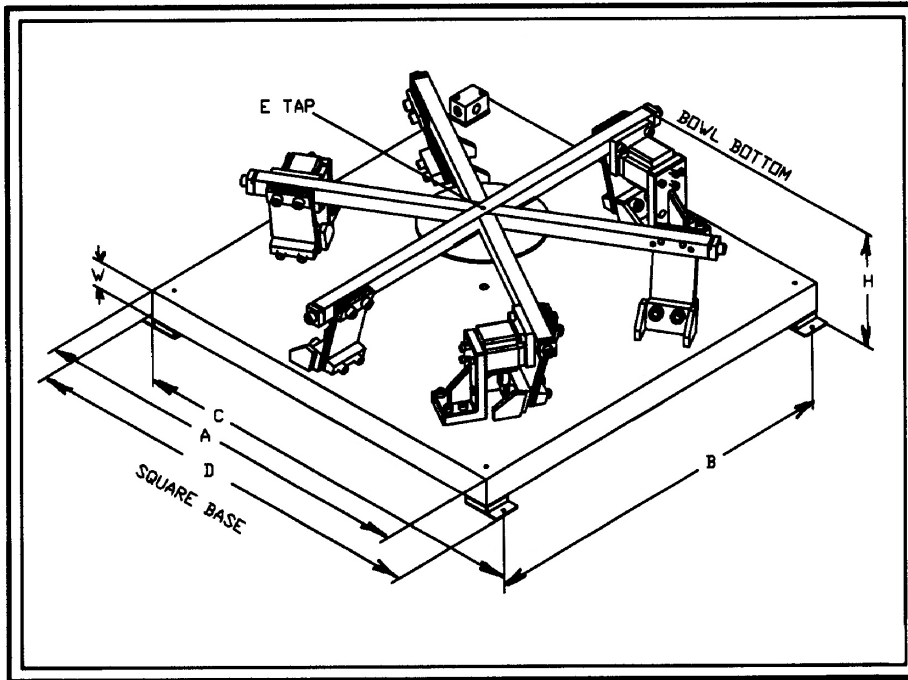

RODIX, Inc.

RODIX, INC.
2303 23rd Ave.
Rockford, IL 61104
Phone: (815) 316-4700
(800) 562-1868
Fax: (815) 316-4701

RODIX Web Site: www.rodix.com E-Mail: custserve@rodix.com

DRIVE BASE BASIC DIMENSIONS

BASE <A>	30
MTG. <B>	27.25
MTG. <C>	31.50
MTG. <D>	32.50
HEIGHT <H>	11.0
TAP <E>	3/8-16
BASE <W>	2"
AVG/MAX BWL & PP WT	167/250#
APPX. WT.	750#

**30" CW BOWL DRIVE BASE
(6) POSTS - (3) COILS**

SPARE PARTS:

COIL OPTIONS:

- 120 VAC: P/N 6-42-81
- 240 VAC: P/N 6-42-89

SPRING OPTIONS:

- 1/8" THK P/N 90-3-07
- 3/16" THK P/N 90-3-06
- 1/4" THK P/N 90-3-105
- 5/16" THK P/N 90-3-135
- 3/8" THK P/N 90-3-120

SPACERS:

- UPPER SPACER: P/N 88-3-61
- LOWER SPACER: P/N 88-3-65

MOUNTING FEET: P/N 96-1-12

TOE CLAMP OPTIONS:

- Standard: P/N 53-1-16
- Deep Step: P/N 53-1-15

PART NUMBERS:

STANDARD CONFIGURATION:

- 120 VAC: P/N 26-202-81
- 240 VAC: P/N 26-202-109

DOUBLE TOE CLAMP:

- 120 VAC: P/N 26-202-194
- 240 VAC: P/N 26-202-196