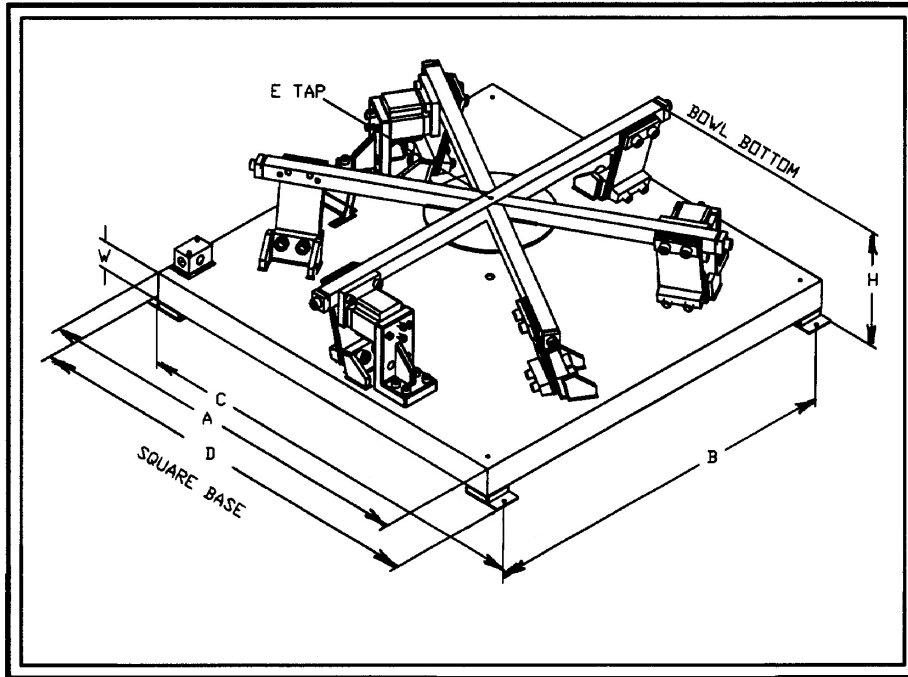

RODIX, Inc.

RODIX, INC.
2303 23rd Ave.
Rockford, IL 61104
Phone: (815) 316-4700
(800) 562-1868
Fax: (815) 316-4701

RODIX Web Site: www.rodix.com E-Mail: custserve@rodix.com

DRIVE BASE BASIC DIMENSIONS

BASE <A>	30
MTG. <B>	27.25
MTG. <C>	31.50
MTG. <D>	32.50
HEIGHT <H>	11.0
TAP <E>	3/8-16
BASE <W>	2"
AVG/MAX BWL & PP WT	167/250#
APPX. WT.	750#

**30" CCW BOWL DRIVE BASE
(6) POSTS - (3) COILS**

SPARE PARTS:

COIL OPTIONS:

120 VAC: P/N 6-42-81
240 VAC: P/N 6-42-89

SPRING OPTIONS:

1/8" THK P/N 90-3-07
3/16" THK P/N 90-3-06
1/4" THK P/N 90-3-105
5/16" THK P/N 90-3-135
3/8" THK P/N 90-3-120

SPACERS:

UPPER SPACER: P/N 88-3-61
LOWER SPACER: P/N 88-3-65

MOUNTING FEET: P/N 96-1-12

TOE CLAMP OPTIONS:

Standard: P/N 53-1-16
Deep Step: P/N 53-1-15

PART NUMBERS:

STANDARD CONFIGURATION:

120 VAC: P/N 26-202-80
240 VAC: P/N 26-202-110

DOUBLE TOE CLAMP:

120 VAC: P/N 26-202-195
240 VAC: P/N 26-202-197