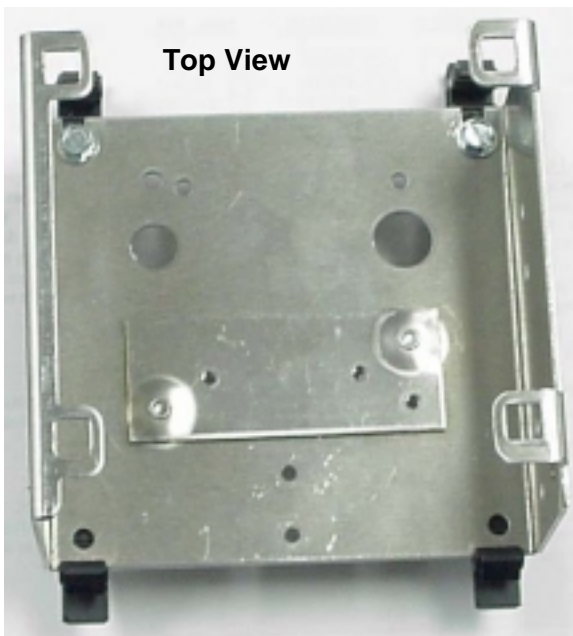

RODIX INC.
FEEDER CUBE®
DIN RAIL MOUNTING KIT
APPLICATION NOTE

Side View

Top View

DIN Rail Mounting Kit
P/N 123-000-0096

© 2005 RODIX INC.